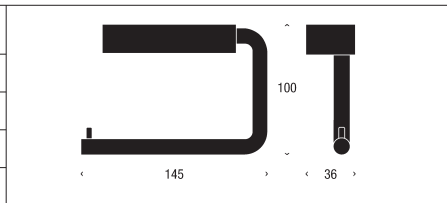

TOILET ROLL HOLDER 3			
Material	aluminium	zinc / brass	zinc / brass
Finish	natural anodized	brushed stainless	polished chrome
Item no.	Q3014.145.45	Q3014.145.10	Q3014.145.25
Dimensions in mm	length 145 / height 100 / projection 36