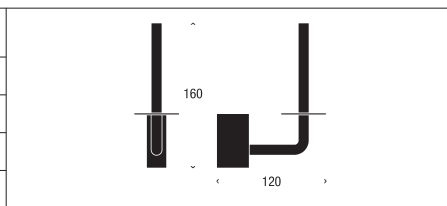

TOILET ROLL HOLDER 4			
Material	aluminium	zinc / brass	zinc / brass
Finish	natural anodized	brushed stainless	polished chrome
Item no.	Q3015.160.45	Q3015.160.10	Q3015.160.25
Dimensions in mm	height 160 / projection 120