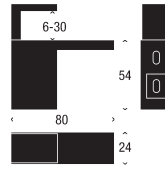

SHELF CLAMP 6 ADJUSTABLE			
Material	zinc	zinc	zinc
Finish	matt chrome	brushed stainless	polished chrome
Item no.	Q3046.080.05	Q3046.080.10	Q3046.080.25
Dimensions in mm	width 24 / projection 80 / shelf thickness 6-30