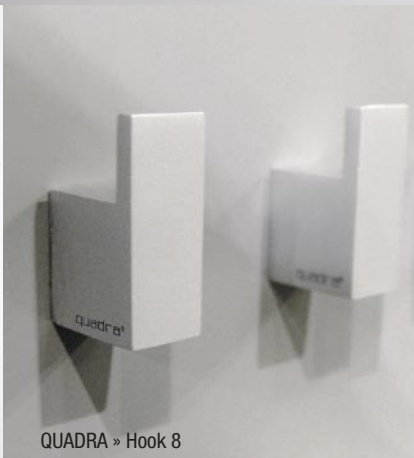

||||| FROST

QUADRA » Toilet Brush 4, Wall

QUADRA » Towel Ring 2

QUADRA » Toilet Roll Holder 3

QUADRA » Shelf Clamp 6

quadra®
Bathroom Accessories

Design: Bønnelycke mdd

QUADRA » Shelf Clamp 3

QUADRA » Hook 8 L

QUADRA » Hook 11

QUADRA » Hook 8

QUADRA » Shelf 8

QUADRA » Towel Bar 6

QUADRA » Towel Bar 5

FINISH

anodized= itemnumber.45 brushed= itemnumber.10 polished=itemnumber.25