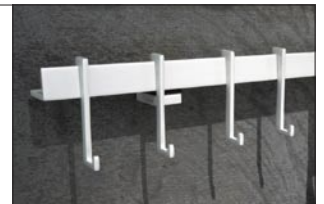

HOOK 9 4 PCS. A SET	
Material	aluminium
Finish	natural anodized
Item no.	Q3038.004.45
Dimensions in mm	width 4 / height 75 / projection 31,5