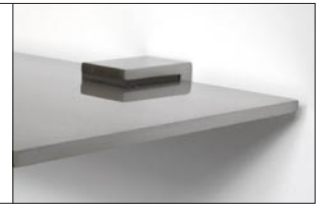

SHELF CLAMP 4 WITH BACK PLATE / 2 PCS. A SET			
Material	aluminium	zinc	zinc
Finish	natural anodized	brushed stainless	polished chrome
Item no.	Q3004.037.45	Q3004.037.10	Q3004.037.25
Dimensions in mm	length 22,5 / projection 37 / shelf thickness 4-10