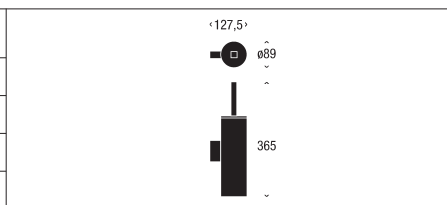

TOILET BRUSH 4, WALL REPLACEABLE BRUSH			
Material	aluminium	stainless steel	stainless steel
Finish	natural anodized	brushed	polished
Item no.	Q3023.365.45	Q3023.365.10	Q3023.365.25
Dimensions in mm	diameter $\varnothing$89 / height 365 / projection 127,5