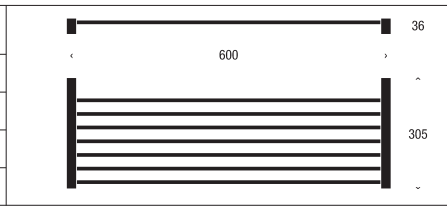

SHELF 8			
Material	aluminium	zinc / brass	zinc / brass
Finish	natural anodized	brushed stainless	polished chrome
Item no.	Q3042.600.45	Q3042.600.10	Q3042.600.25
Dimensions in mm	height 36 / projection 305 / c-c 600