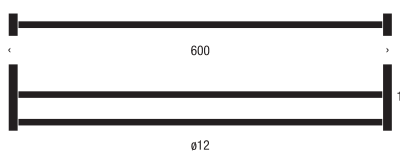

TOWEL BAR 6			
Material	aluminium	zinc / brass	zinc / brass
Finish	natural anodized	brushed stainless	polished chrome
Item no.	Q3017.600.45	Q3017.600.10	Q3017.600.25
Dimensions in mm	bar diameter $\varnothing$12 / projection 105 / c-c 600