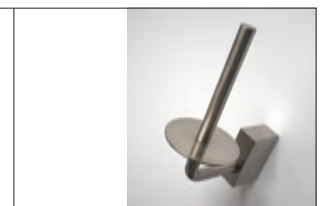

TOILET ROLL HOLDER 4			
Material	aluminium	zinc / brass	zinc / brass
Finish	natural anodized	brushed stainless	polished chrome
Item no.	Q3015.160.45	Q3015.160.10	Q3015.160.25
Dimensions in mm	height 160 / projection 120