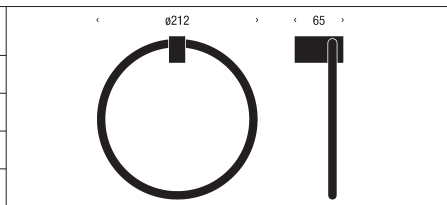

TOWEL RING 2			
Material	aluminium	zinc / brass	zinc / brass
Finish	natural anodized	brushed stainless	polished chrome
Item no.	Q3027.212.45	Q3027.212.10	Q3027.212.25
Dimensions in mm	diameter $\varnothing$212 / projection 65