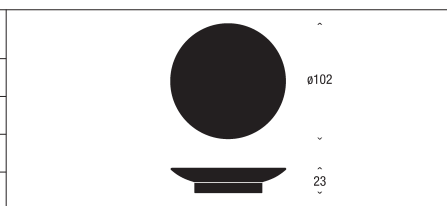

SOAP DISH	
Material	porcelain
Finish	cream white
Item no.	Q3039.102.45
Dimensions in mm	diameter $\varnothing$102 / height 23