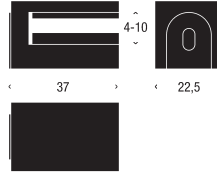

SHELF CLAMP 4 WITH BACK PLATE / 2 PCS. A SET			
Material	aluminium	zinc	zinc
Finish	natural anodized	brushed stainless	polished chrome
Item no.	Q3004.037.45	Q3004.037.10	Q3004.037.25
Dimensions in mm	length 22,5 / projection 37 / shelf thickness 4-10