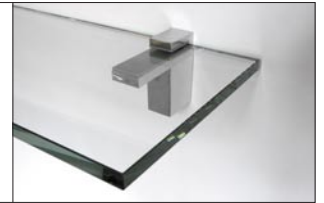

SHELF CLAMP 6 ADJUSTABLE			
Material	zinc	zinc	zinc
Finish	matt chrome	brushed stainless	polished chrome
Item no.	Q3046.080.05	Q3046.080.10	Q3046.080.25
Dimensions in mm	width 24 / projection 80 / shelf thickness 6-30