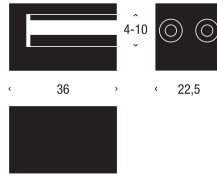

SHELF CLAMP 3 2 PCS. A SET			
Material	aluminium	zinc	zinc
Finish	natural anodized	brushed stainless	polished chrome
Item no.	Q3003.036.45	Q3003.036.10	Q3003.036.25
Dimensions in mm	length 22,5 / projection 36 / shelf thickness 4-10